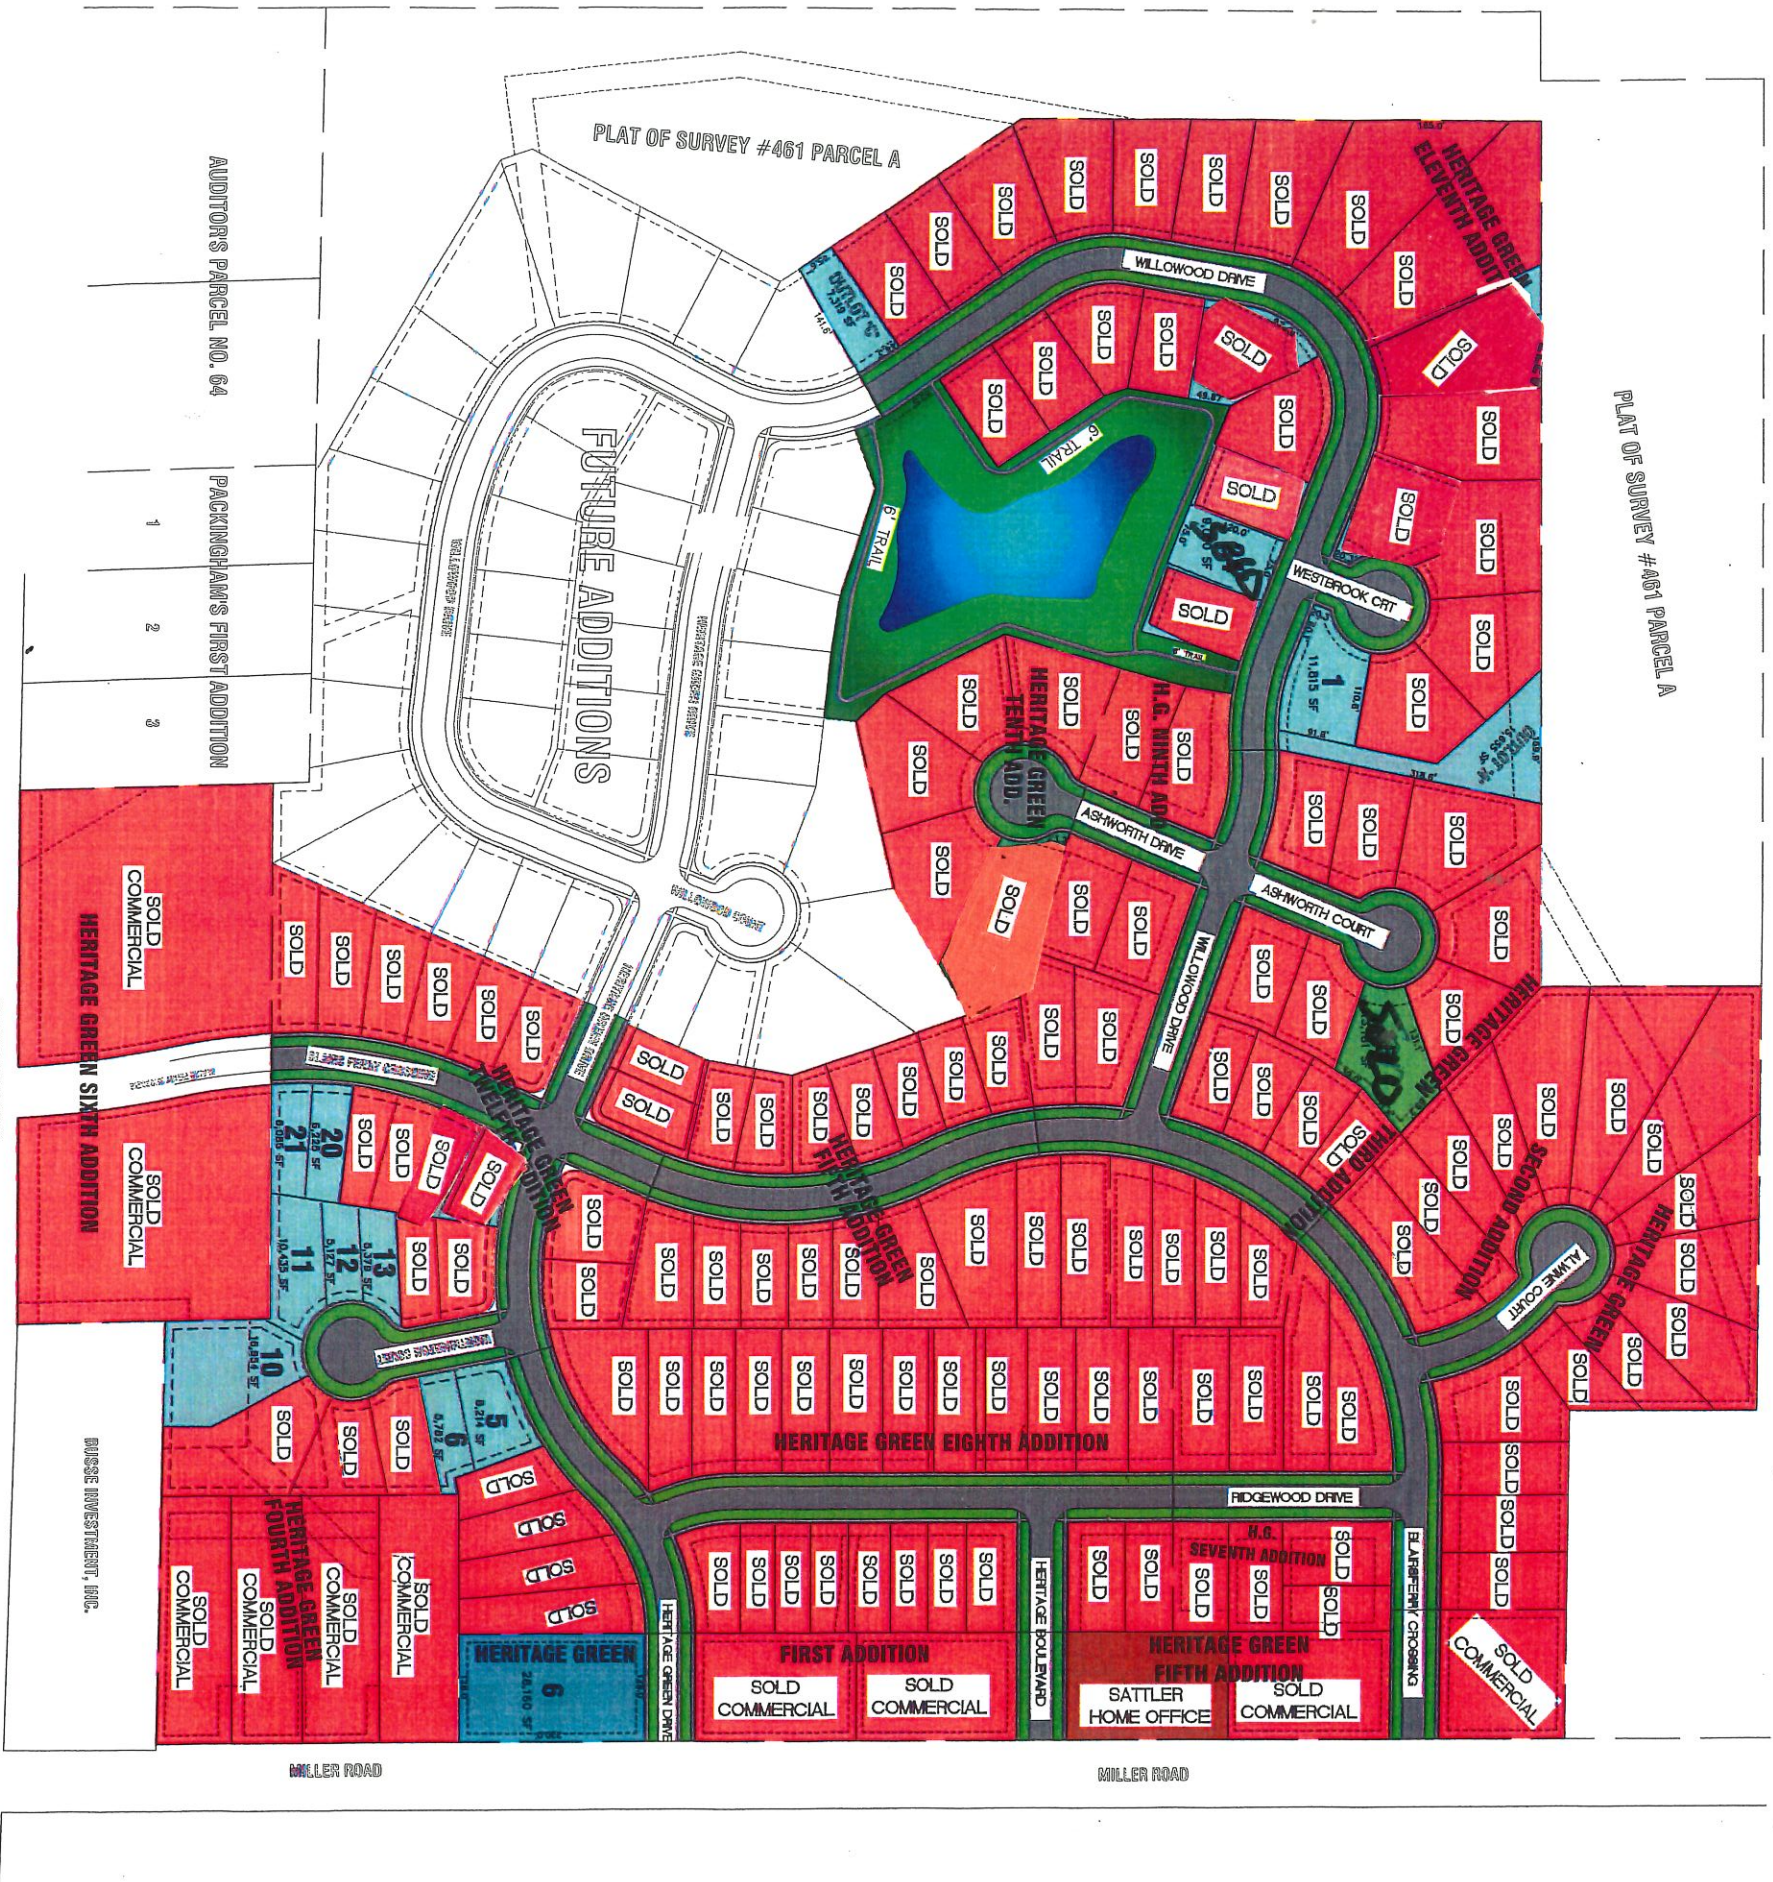

NORTHWOOD DEVELOPMENT HERITAGE GREEN ADDITIONS HIAWATHA, IOWA

SATTTLER HOMES & REMODELING

"A TRADITION OF EXCELLENCE SINCE 1950"

- The lots listed below are exclusively for Sattler Homes & Remodeling.
- These lots are build-to-suit for Sattler Home & Remodeling only.
- Heritage Green 11th Addition: Lots 7, 21, 23, 24 and 25.
- Lot prices and availability subject to change at any time. Plans and builder approval required before start of construction.